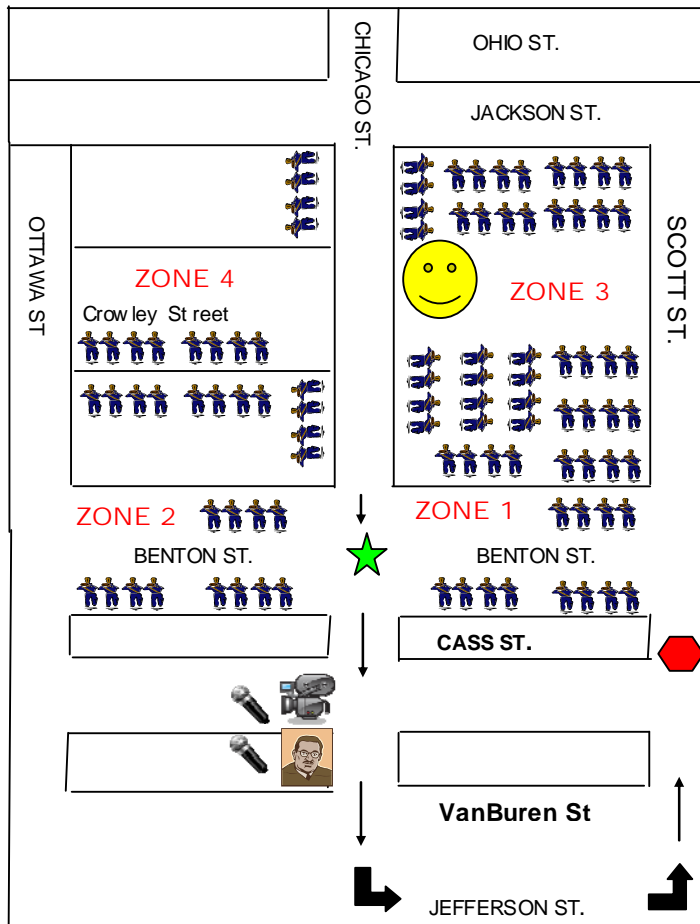

Parade Route (Downtown Joliet)

The African American Heritage Parade will start at Benton Street & Chicago Street. Travel south on Chicago Street to Jefferson Street, turn east on Jefferson to Scott Street, turn north on Scott Street. Take Scott Street to Cass Street where Parade will end.

BLACK PRIDE PARADE DOWNTOWN ROUTE & LOGISTICS

***** DRAFT *****

KEY

	START PARADE
	END PARADE
	REGISTRATION & LINEUP HELPDESK
	LINEUP AREA ZONES
	ANNOUNCERS (front of Rialto theater)
	MEDIA & JUDGES STAGE (front of Rialto Theater)